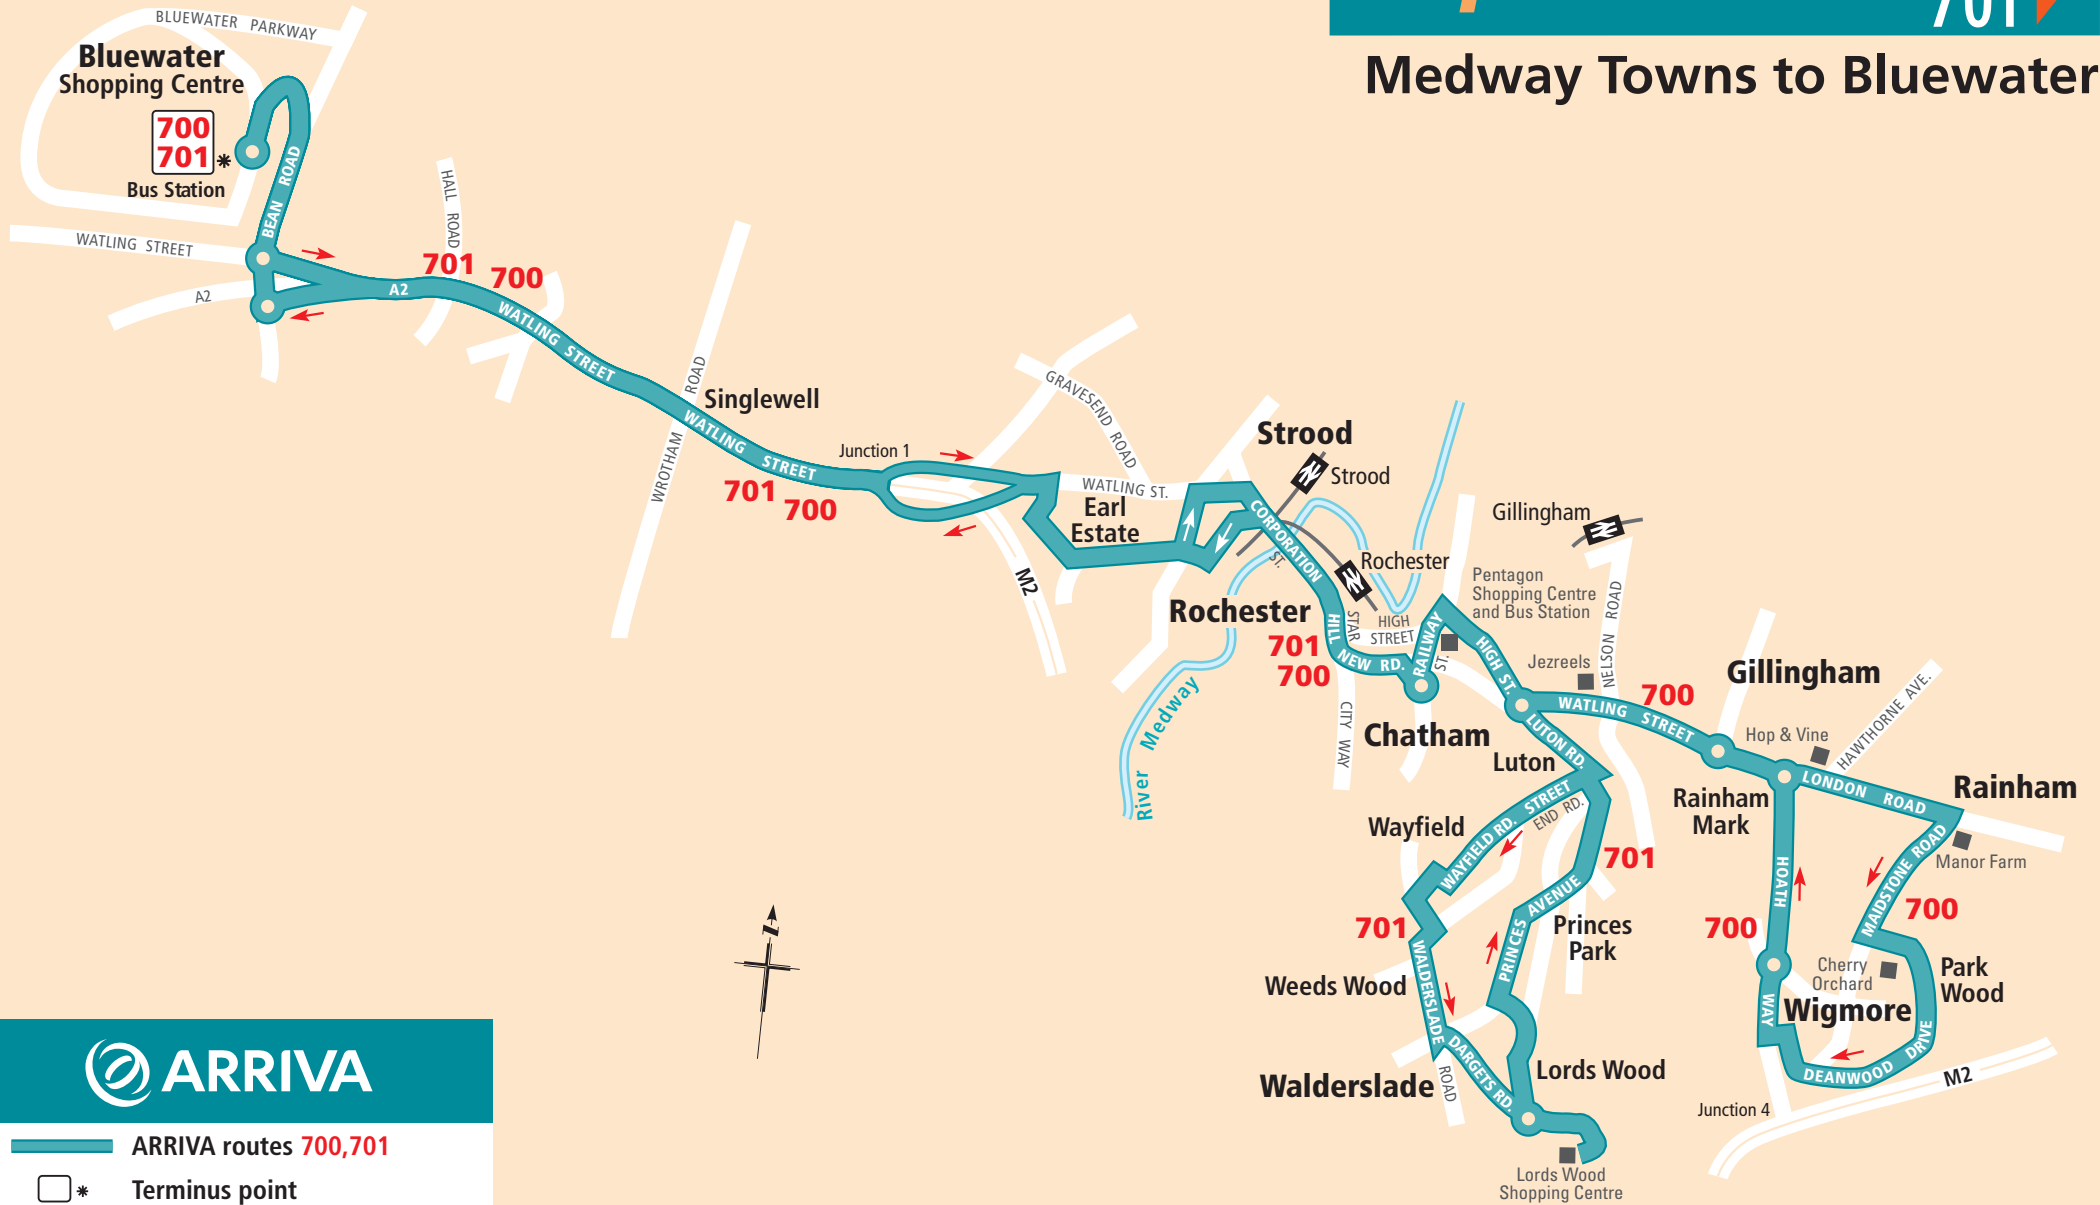

Expressline 700 701

Medway Towns to Bluewater

ARRIVA

- ARRIVA routes 700,701
- Terminus point
- Buses run in direction of arrow
- Railway line and station